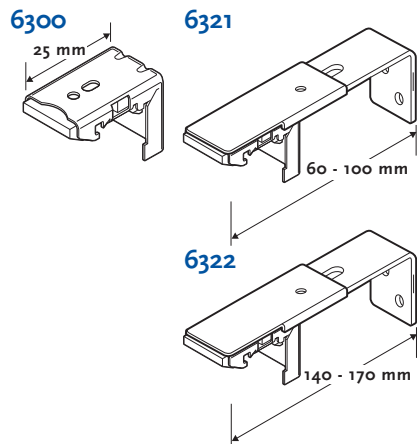

Properties

Head rail	Aluminium profile 31.5 x 36.5 mm with velcro (male) painted white
Bottom weight	Aluminium weight 20 x 4.5 mm painted white
Universal brackets	Metal brackets for wall or ceiling
Chain	Cord with plastic balls 6 x 4.5 mm white
Chain weight	Plastic white
Frame for Woven wood (option)	25 mm width on each sides color coordinated

Sundries

Chain length	Standard 2/3 of the height Special length on request
Folding	On every rib

¹⁾ Front and backside same colour

Standard Topics

Head rail

Bottom rail

Control sides

Control options

Fixation options

Stacking height

Height	Stacking height (A) in cm					Woven wood
	Textile no ribs	Textile with ribs			Woven wood	
		Standard	Standard	Fixed folded		
			Type 1/3	Type 2		
100	10	18	18	26	31	15
150	11	20	20	29	34	15
200	12	22	22	29	40	18
250	13	24	24	32	43	18
300	15	26	26	37	48	21
350	16	28	28	37	52	21
400	16	34	34	40	58	23
450	18	38	38	45	65	

Size restrictions

Control option	Sizes in cm				
	Textile		Woven wood		
	Width	Height	Width	Height	
6217	Min.	25	20	30	30
	Max.	450	450	240	400
6255 6267	Min.	50	20	30	30
	Max.	450	450	240	300

Please contact us if you need a smaller fabric package size than the standard for the blind height in question.