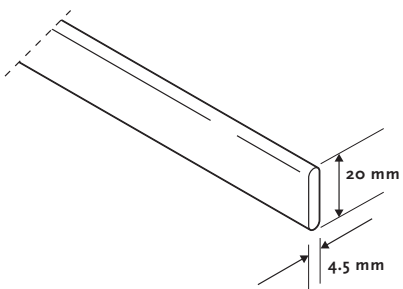

Properties

Head rail	Aluminium profile 31.5 x 36.5 mm with velcro (male) painted white
Bottom weight	Aluminium weight 20 x 4.5 mm painted white
Universal brackets	Metal brackets for wall or ceiling
Chain	Cord with plastic balls 6 x 4.5 mm white
Chain weight	Plastic white
Frame for Woven wood (option)	25 mm width on each sides color coordinated

Sundries

Chain length	Standard 2/3 of the height Special length on request
Folding	On every rib

¹⁾ Front and backside same colour

Standard Topics

Head rail

Bottom rail

Control sides

Control options

Fixation options

Stacking height

Height	Stacking height (A) in cm					Woven wood
	Textile no ribs	Textile with ribs			Woven wood	
		Standard	Standard	Fixed folded		
			Type 1/3	Type 2		
100	10	18	18	26	31	15
150	11	20	20	29	34	15
200	12	22	22	29	40	18
250	13	24	24	32	43	18
300	15	26	26	37	48	21
350	16	28	28	37	52	21
400	16	34	34	40	58	23
450	18	38	38	45	65	

Size restrictions

Control option	Sizes in cm				
	Textile		Woven wood		
	Width	Height	Width	Height	
6217	Min.	25	20	30	30
	Max.	450	450	240	400
6255 6267	Min.	50	20	30	30
	Max.	450	450	240	300

Please contact us if you need a smaller fabric package size than the standard for the blind height in question.