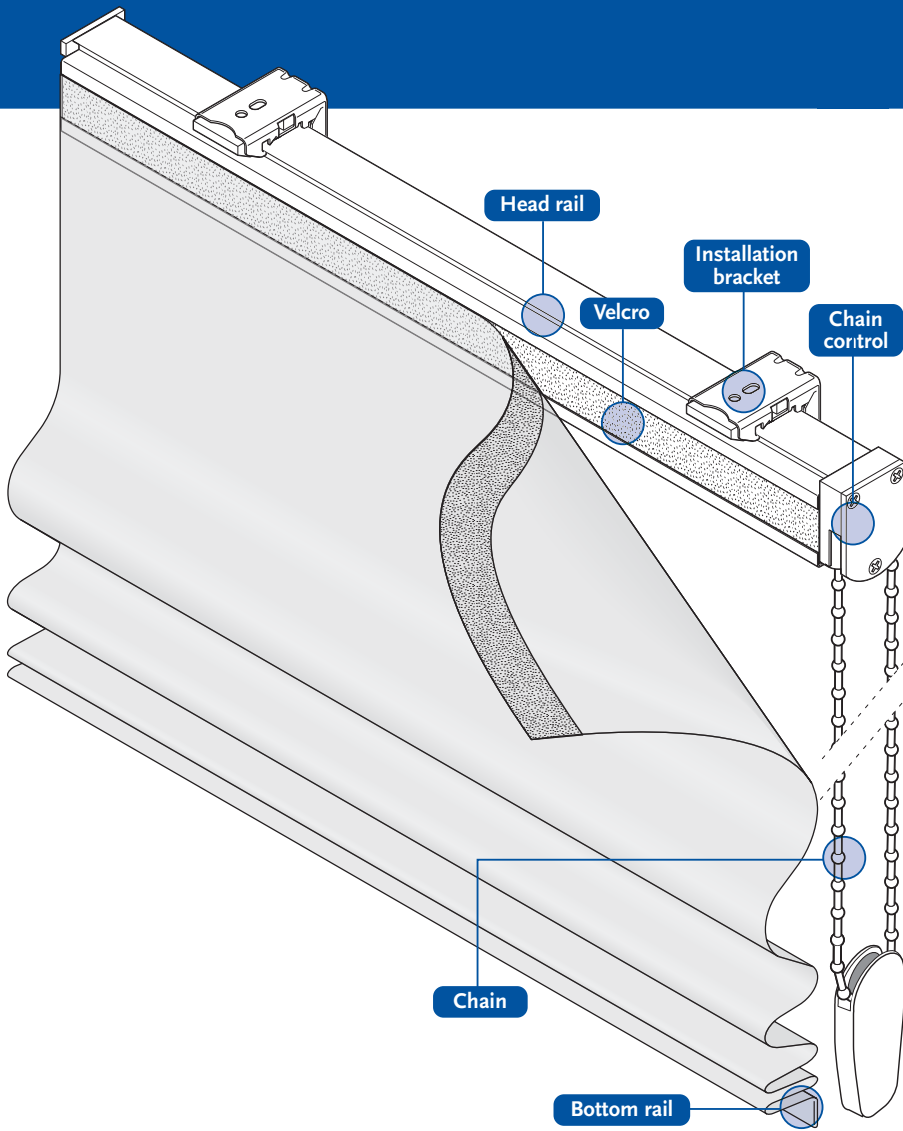

Elegant roman shade with chain control mechanism or electric remote control.

Options

Control side	6100	Control-right
	6101	Control-left
	6107	Both sides <i>(only for option 6913)</i>
Control system	6217	Chain
	6255	24V Motor only
	6267	24V Motor, transformer, receiver, remote control T1
Fixation	6300	Universal brackets
	6321	Extension brackets 60 - 100 mm
	6322	Extension brackets 140 - 170 mm

Others

Single fabric <i>(See chapter 'Fabric options')</i>	6902	Classic with ribs at rear	
	6903	Classic with ribs at front	
	6904	Classic ribs in pocket	
	6906	Classic no ribs	
Double fabric <i>(See chapter 'Fabric options')</i>	6911	Reversible with ribs ¹⁾	
	6912	Reversible without ribs ¹⁾	
Fixed folded fabric <i>(See chapter 'Fabric options')</i>	6913	Light control with ribs	
	6921	Closed folds standard	
Lining <i>(See chapter 'Special options')</i>	6922	Closed folds wide	
	6923	Open folds standard	
	6931	Standard Day-light	
	6932	Standard Black-out	
	6933	Same as front	
	6934	Renuar silky look	
	6936	Cutting lining	
	6935	Frame	
	Frame woven wood <i>(See chapter 'Special options')</i>		
	Valances <i>(See chapter 'Special options')</i>		(For ordering to take product line 6190)
Side by Side <i>(See chapter 'Special options')</i>	6950	Ribs on same level	

Properties

Head rail	Aluminium profile 31.5 x 36.5 mm with velcro (male) painted white
Bottom weight	Aluminium weight 20 x 4.5 mm painted white
Universal brackets	Metal brackets for wall or ceiling
Chain	Cord with plastic balls 6 x 4.5 mm white
Chain weight	Plastic white
Frame for Woven wood (option)	25 mm width on each sides color coordinated

Sundries

Chain length	Standard 2/3 of the height Special length on request
Folding	On every rib

¹⁾ Front and backside same colour

Standard Topics

Head rail

Bottom rail

Control sides

Control options