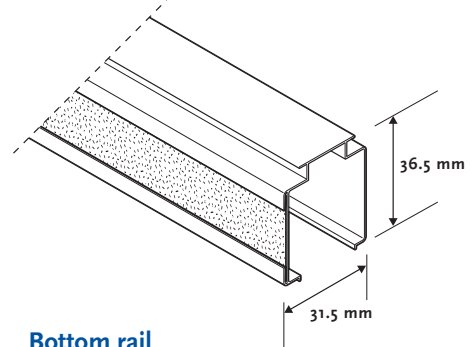

Properties

Head rail	Aluminium profile 31.5 x 36.5 mm with velcro (male) painted white
Bottom weight	Aluminium weight 20 x 4.5 mm painted white
Universal brackets	Metal brackets for wall or ceiling
Chain	Cord with plastic balls 6 x 4.5 mm white
Chain weight	Plastic white
Frame for Woven wood (option)	25 mm width on each sides color coordinated

Sundries

Chain length	Standard 2/3 of the height Special length on request
Folding	On every rib

¹⁾ Front and backside same colour

Standard Topics

Head rail

Bottom rail

Control sides

Control options

Fixation options

Stacking height

Height	Stacking height (A) in cm					Woven wood
	Textile no ribs	Textile with ribs			Woven wood	
		Standard	Standard	Fixed folded		
			Type 1/3	Type 2		
100	10	18	18	26	31	15
150	11	20	20	29	34	15
200	12	22	22	29	40	18
250	13	24	24	32	43	18
300	15	26	26	37	48	21
350	16	28	28	37	52	21
400	16	34	34	40	58	23
450	18	38	38	45	65	