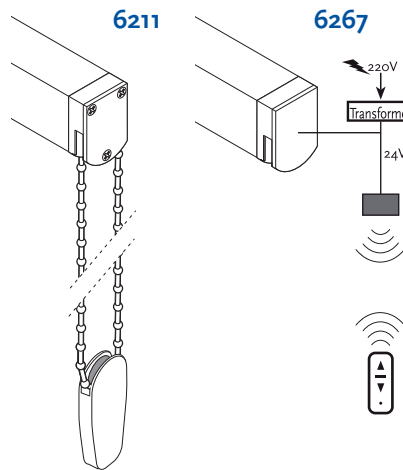

Elegant roman shade with chain control mechanism or electric remote control.

Options

Control side	6100	Control-right
	6101	Control-left
	6107	Both sides <i>(only for option 6913)</i>
Control system	6217	Chain
	6255	24V Motor only
	6267	24V Motor, transformer, receiver, remote control T1
Fixation	6300	Universal brackets
	6321	Extension brackets 60 - 100 mm
	6322	Extension brackets 140 - 170 mm

Properties

Head rail	Aluminium profile 31.5 x 36.5 mm with velcro (male) painted white
Bottom weight	Aluminium weight 20 x 4.5 mm painted white
Universal brackets	Metal brackets for wall or ceiling
Chain	Cord with plastic balls 6 x 4.5 mm white
Chain weight	Plastic white
Frame for Woven wood (option)	25 mm width on each sides color coordinated

Sundries

Chain length	Standard 2/3 of the height Special length on request
Folding	On every rib

¹⁾ Front and backside same colour

Standard Topics

Head rail

Bottom rail

Control sides

Control options